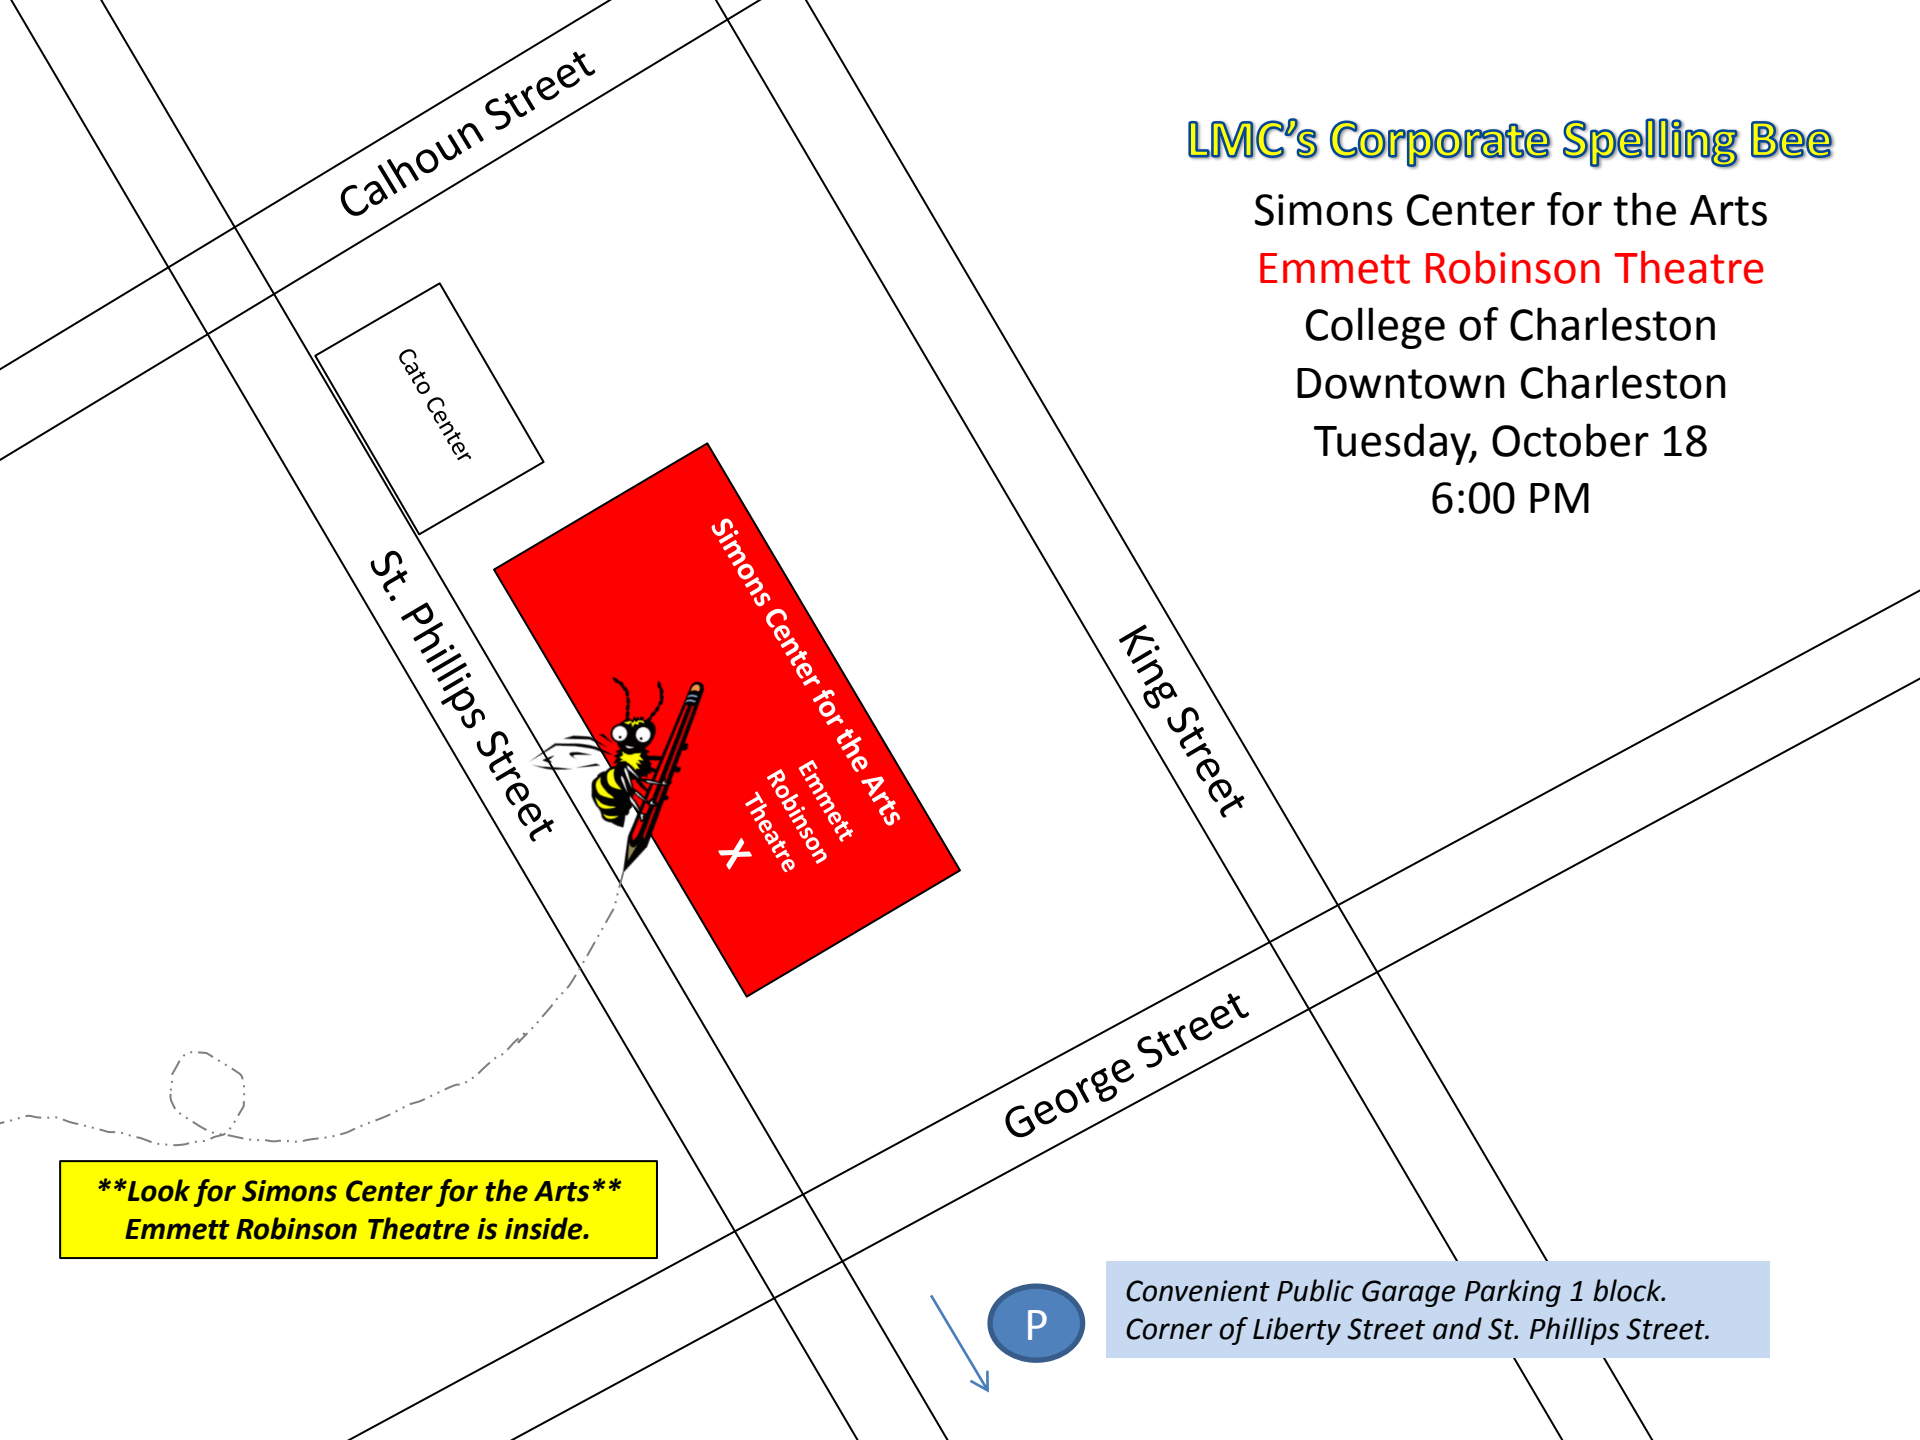

LMC's Corporate Spelling Bee

Simons Center for the Arts
Emmett Robinson Theatre
College of Charleston
Downtown Charleston
Tuesday, October 18
6:00 PM

****Look for Simons Center for the Arts****
Emmett Robinson Theatre is inside.

Convenient Public Garage Parking 1 block.
Corner of Liberty Street and St. Phillips Street.